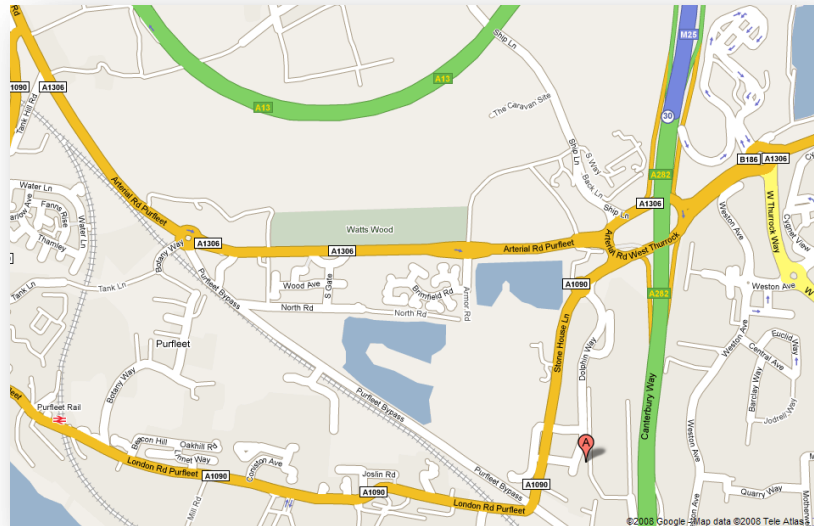

LMG HQ

Unit 6, Dolphin Point,
Dolphin Way, West Thurrock,
Essex, RM19 1NR
08718 750 050

By Car

Junction 30 M25 from either North or South, head for A1090 and take sharp right slip road into Dolphin Way

By Rail

Purfleet Mainline Railway station is approx 3 miles away

LMG City Office

Coppergate House,
16 Brune Street,
London, E1 7NJ
0207 953 1016

By Car

Brune St is just inside the congestion charge zone off of Commercial St. Parking is available in Whites Row which runs parallel to Brune St.

By Rail

Liverpool St Mainline and Underground is the nearest Station